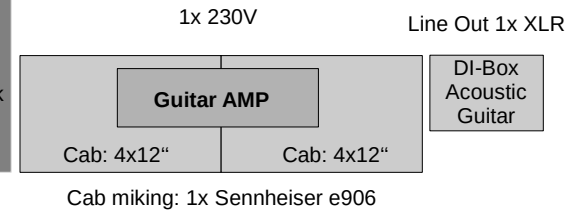

Drumset:
 B1 – Bassdrum H1 – Hi-hat 1
 S1 – Snare R1 – Ride
 T1 – Tom 1 C1 – Crash 1
 T2 – Tom 2 C2 – Crash 2
 T3 – Tom 3 C3 – Crash 3
 T4 – Tom 4 C4 – Crash 4

Drumriser: 160 x 200

Monitor Drum

**Gabriel
 Keys**

Monitor Keys

Microphone Backing Vocals

1x XLR

1x 230V
 Keyboard 1 Line Out 2x Jack asymmetrically
 Keyboard 2 Line Out 2x Jack asymmetrically

**Wolfgang
 Bass**

Microphone Backing Vocals

1x XLR

Monitor Bass