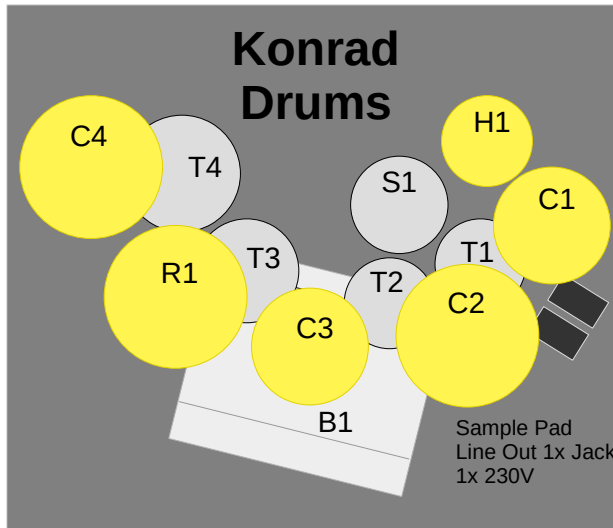

Drumset:
 B1 – Bassdrum H1 – Hi-hat 1
 S1 – Snare R1 – Ride
 T1 – Tom 1 C1 – Crash 1
 T2 – Tom 2 C2 – Crash 2
 T3 – Tom 3 C3 – Crash 3
 T4 – Tom 4 C4 – Crash 4

Drumriser: 160 x 200

Monitor Drum

**Gabriel
 Keys**

Monitor Keys

Microphone Backing Vocals

1x XLR

1x 230V
 Keyboard 1 Line Out 2x Jack asymmetrically
 Keyboard 2 Line Out 2x Jack asymmetrically

**Wolfgang
 Bass**

Microphone Backing Vocals

1x XLR

Monitor Bass