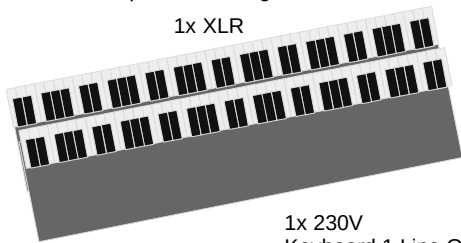

Drumset:
 B1 – Bassdrum H1 – Hi-hat 1
 S1 – Snare R1 – Ride
 T1 – Tom 1 C1 – Crash 1
 T2 – Tom 2 C2 – Crash 2
 T3 – Tom 3 C3 – Crash 3
 T4 – Tom 4 C4 – Crash 4

Drumriser: 160 x 200

Monitor Drum

**Gabriel
 Keys**

Monitor Keys

Microphone Backing Vocals

1x XLR

1x 230V
 Keyboard 1 Line Out 2x Jack asymmetrically
 Keyboard 2 Line Out 2x Jack asymmetrically

**Wolfgang
 Bass**

Microphone Backing Vocals

1x XLR

Monitor Bass